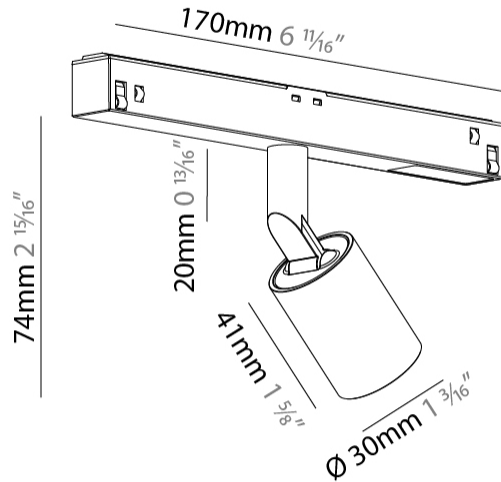

1. To build a product code in our configurator select the specify button on the base model # product page
2. To build a manual product code on this datasheet choose from the options listed below in blue font and add the suffix to the base model #

GENERAL

Series: Centriq
Subseries: Centriq for Clicktrack
Brand: Prolicht
Division: Architectural
Mounting Type: Track
Mounting Location: Ceiling
Subcategory: Spots

PHYSICAL

Shape: Cylinder
Diameter (mm): 30
Diameter (in): 1 ³/₁₆
Length (mm): 170
Length (in): 6 ¹⁵/₁₆
Height (mm): 74
Height (in): 2 ¹⁵/₁₆
Light Distribution: Adjustable / Direct
Fixture Finish: SSR / BKV / CWI / CRY / HAB / UFT / ITA / RUA / FTG / MYG / LOD / PUS / FRO / FUP / KIA / POP / BLS / SPG / MEY / GOH / GUM / CHC / COM / ABZ / JAG / OBR / MOS / ROR
Fixture Material: Aluminum

ELECTRICAL

Lamp Type: LED (Zhaga Standard)
Input Wattage (W): 4
Total Output Wattage (W): 3.6
Dimming: Non-Dimmable
Driver Included: No
Driver Location: Remote
Driver Type: Constant Voltage - Universal
Driver Class: Class 2
Input Voltage (V): 48
Constant Current (MA): 340
Upon Request: 0-10Vdc dimming / DALI dimming

LED

Number of LEDs: 1
Color Temperature (°K): 2700 / 3000 / 4000
Max. Delivered Lumen (lm): 260 / 270 / 290
CRI: >90 CRI

OPTICAL

Optic°: 24 / 32
Adjustability: Rotational 360°; Tilt 90° (±45°)

RATINGS AND CERTIFICATIONS

Certified By: Certified for North American Standards
IP rating: IP20